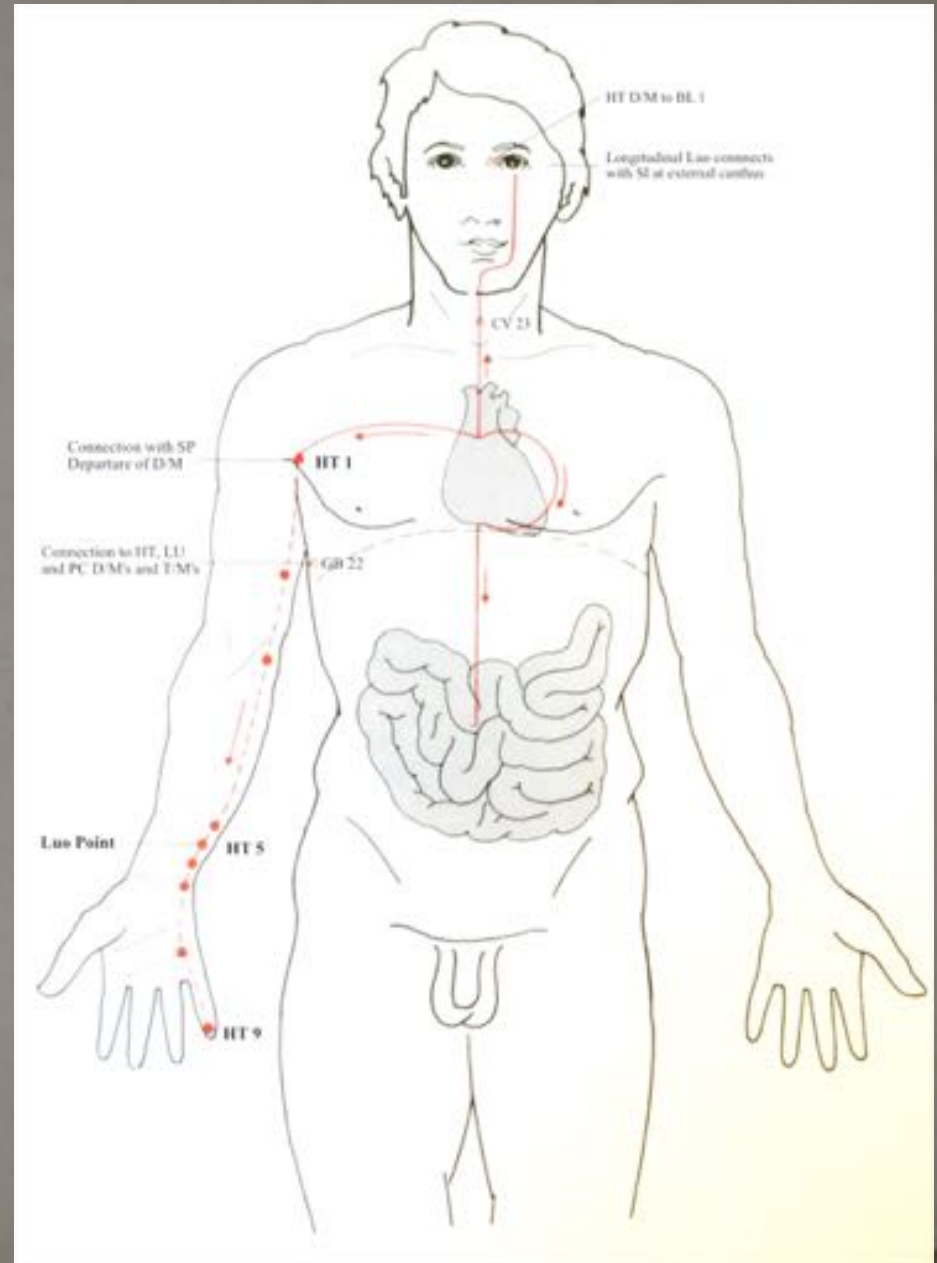

# *Point Location*

---

***Heart Meridian***  
***Hand Shao Yin***

# Arm Cun Measurements

Cun—a proportional unit of measure

# Heart Meridian Hand Shao Yin

Internally, the meridian begins in the heart, ascends with the blood vessels of the heart and descends across diaphragm to connect to the Small Intestine (yang pair). A vertical branch ascends from the heart through the throat, passing CV 23 to the face where it connects to the tissue below the eye and connects to the Stomach meridian there

# Heart Meridian Hand Shao Yin

Externally, another branch travels from the heart, through the lungs to the axilla to emerge externally at HT 1 where it connects to the Spleen Meridian. It then descends along the medial aspect of the arm along a facial groove medial to biceps, continues down to the ulnar side of the cubital fossa, and then down forearm to HT 7 at wrist, just to radial side of the tendon of the flexor carpi ulnaris, where it enters the palm between 4<sup>th</sup> and 5<sup>th</sup> metatarsal bones and ends on the radial side of the nail bed of the 5<sup>th</sup> digit.