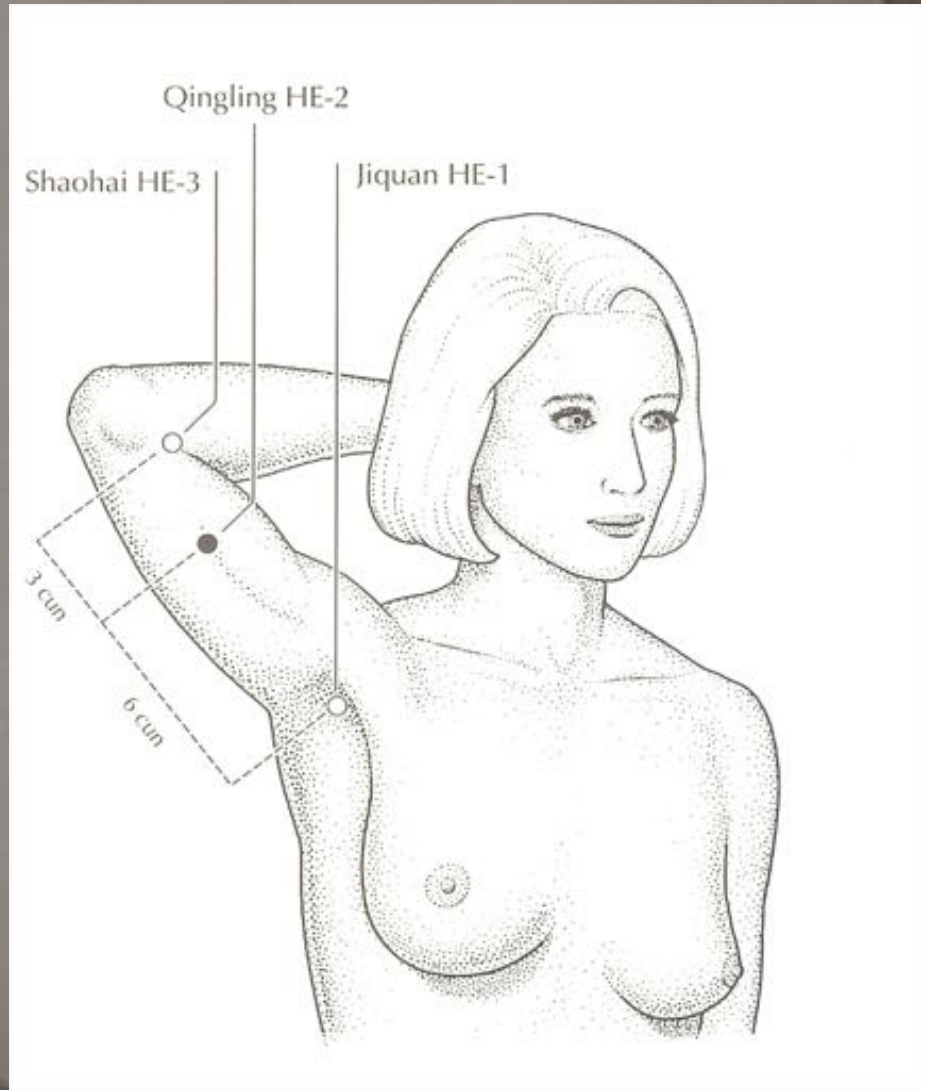

Heart 2

Hand Shao Yin

HT 2 –(Qingling –Cyan Spirit)

With the elbow flexed, 3 cun above HT 3, on the ulnar side of the biceps brachii in the medial groove