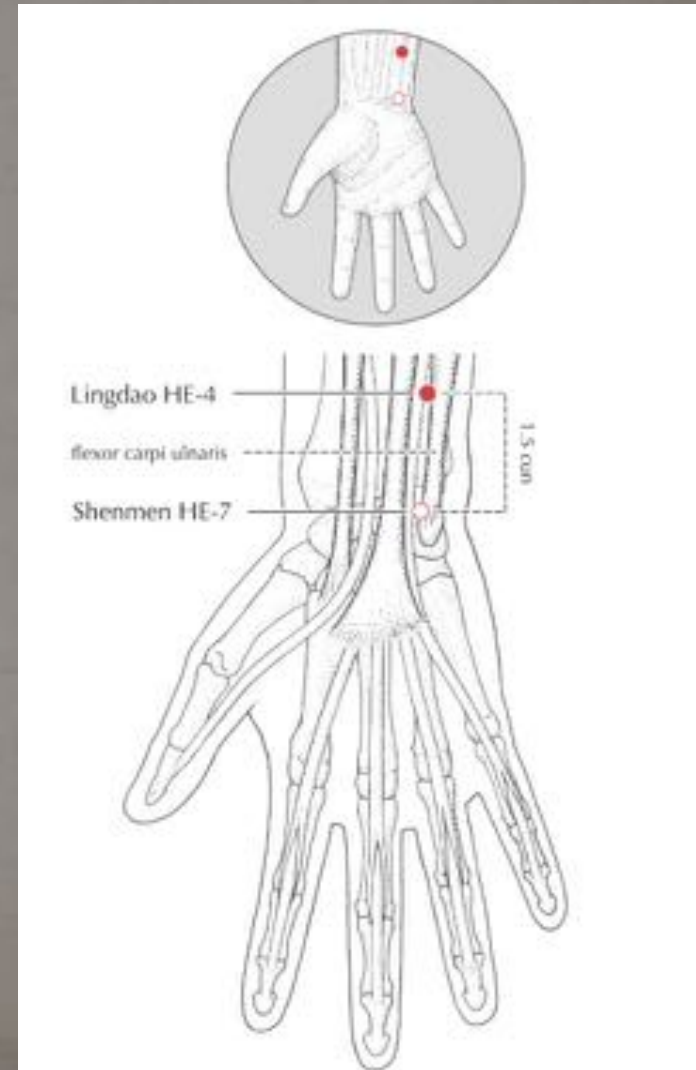

Heart 4

Hand Shao Yin

*HT 4 –(Lingdao –Spirit
Pathway)*

1.5 cun above the wrist
crease on the radial side
of the flexor carpi
ulnaris tendon, on the
HT 3 - HT 7 line

Metal Point