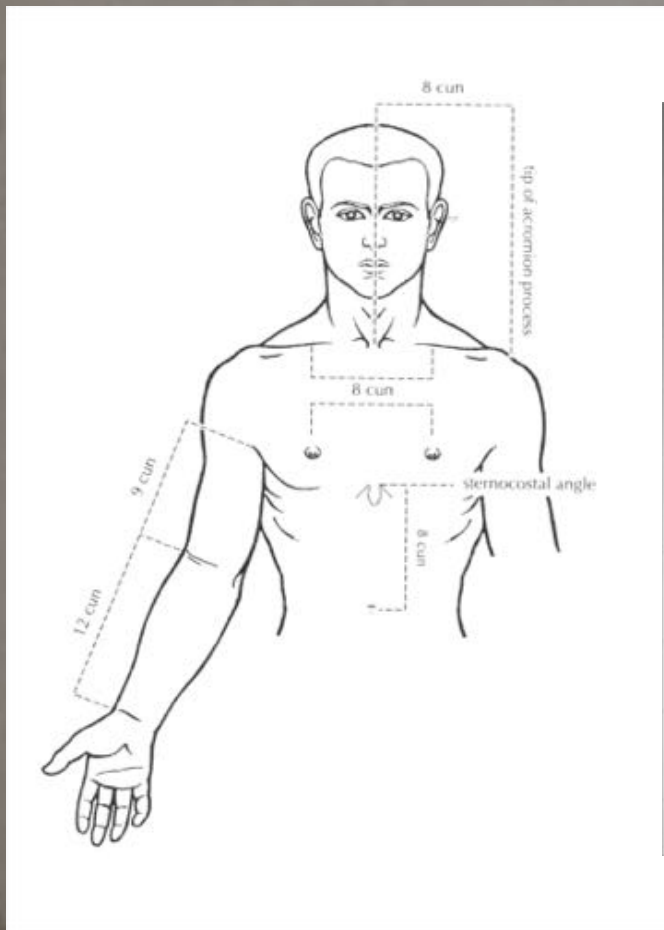

# *Point Location*

---

***Heart Meridian***  
***Hand Shao Yin***

# Arm Cun Measurements

Cun—a proportional unit of measure

# Heart Meridian Hand Shao Yin

Internally, the meridian begins in the heart, ascends with the blood vessels of the heart and descends across diaphragm to connect to the Small Intestine (yang pair). A vertical branch ascends from the heart through the throat, passing CV 23 to the face where it connects to the tissue below the eye and connects to the Stomach meridian there

# Heart Meridian Hand Shao Yin

Externally, another branch travels from the heart, through the lungs to the axilla to emerge externally at HT 1 where it connects to the Spleen Meridian. It then descends along the medial aspect of the arm along a facial groove medial to biceps, continues down to the ulnar side of the cubital fossa, and then down forearm to HT 7 at wrist, just to radial side of the tendon of the flexor carpi ulnaris, where it enters the palm between 4<sup>th</sup> and 5<sup>th</sup> metatarsal bones and ends on the radial side of the nail bed of the 5<sup>th</sup> digit.