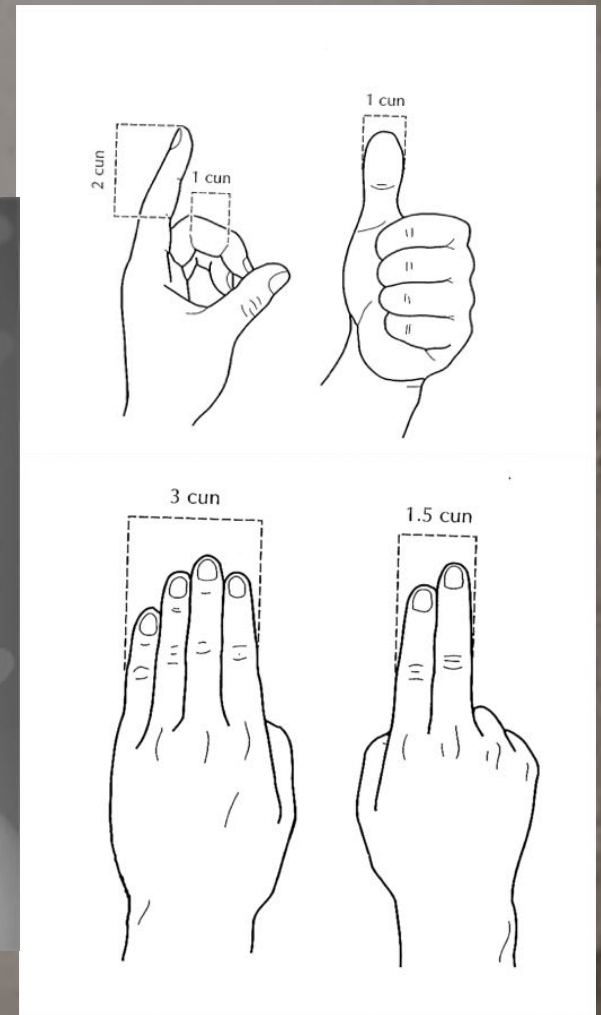

# *Point Location*

---

***Heart Meridian***  
***Hand Shao Yin***

# Arm Cun Measurements

Cun—a proportional unit of measure

# Heart Meridian Hand Shao Yin

Internally, the meridian begins in the heart, ascends with the blood vessels of the heart and descends across diaphragm to connect to the Small Intestine (yang pair). A vertical branch ascends from the heart through the throat, passing CV 23 to the face where it connects to the tissue below the eye and connects to the Stomach meridian there