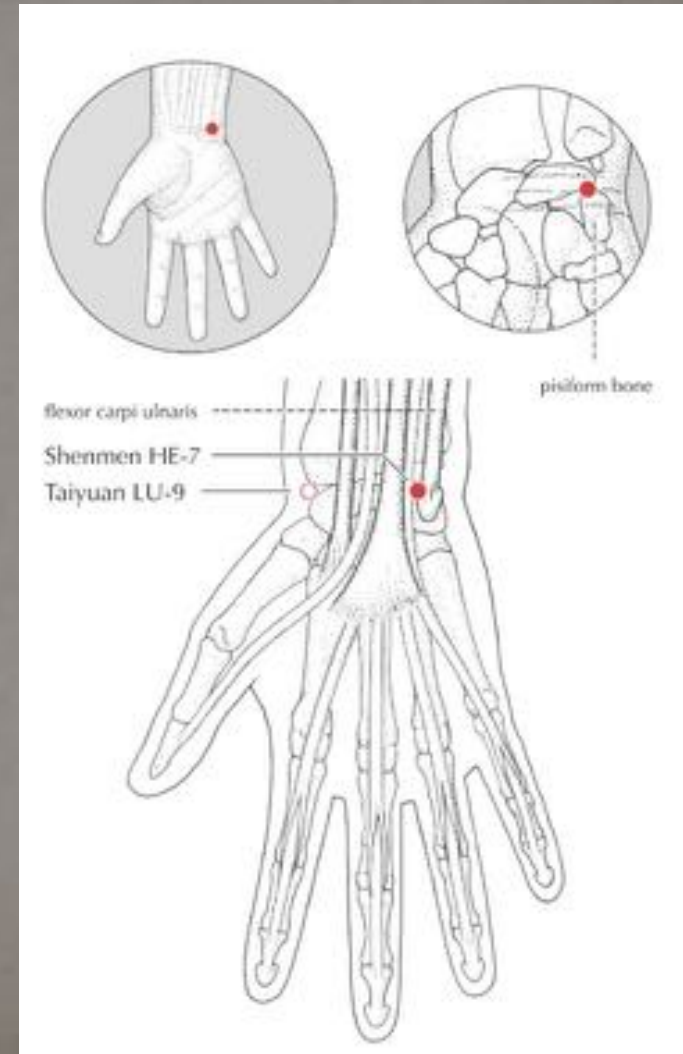

Heart 7

Hand Shao Yin

HT 7 – (Shenmen – Spirit Gate)

At the wrist crease, on the radial side of the flexor carpi ulnaris tendon, in a depression between the ulna and the pisiform bones

Source point (Shu Stream)

Japanese HT 7 –

At the wrist crease, on the ulnar side of the flexor carpi ulnaris tendon