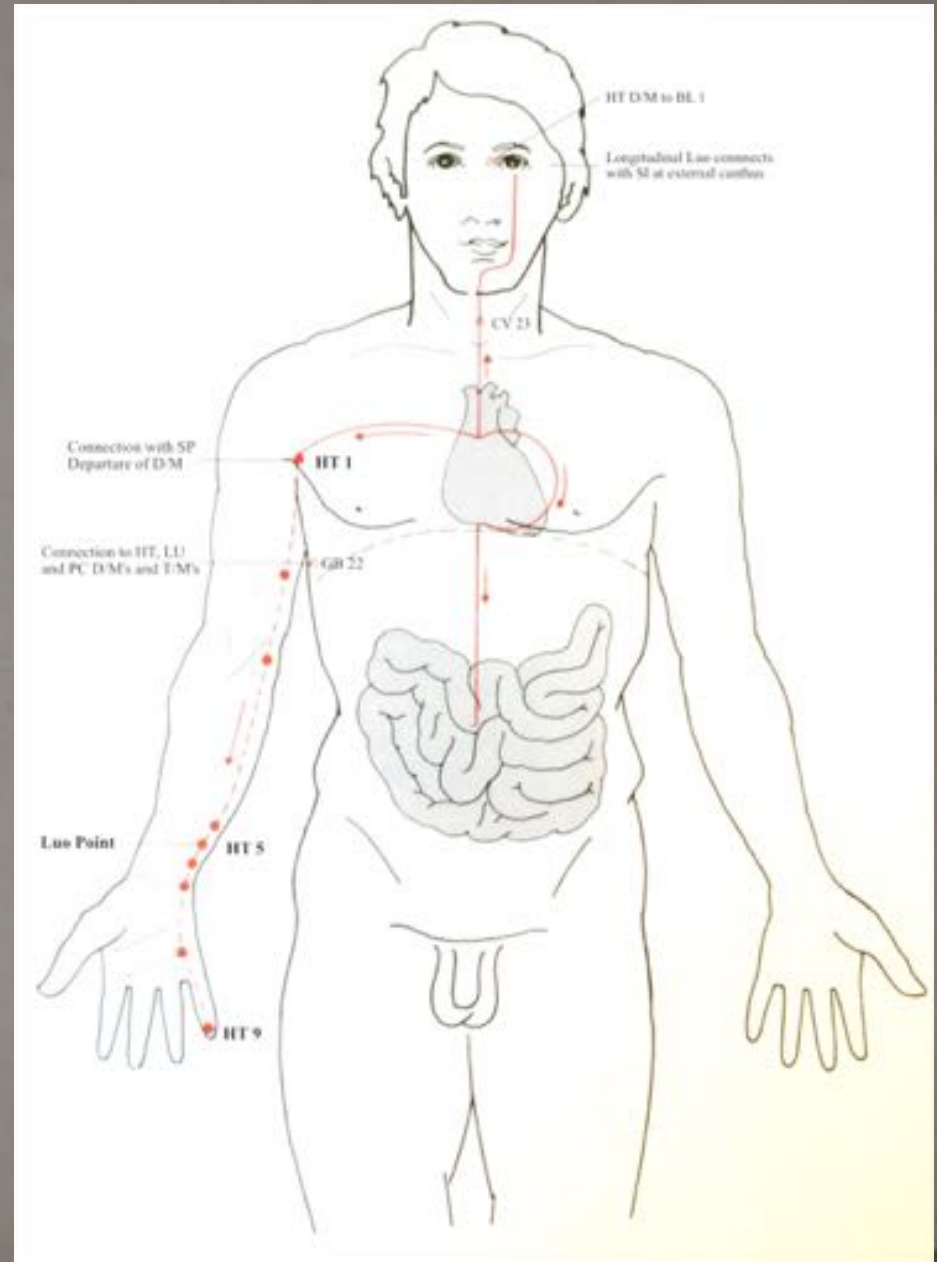

Heart Meridian Hand Shao Yin

Points to know: Heart
2, 3, 4, 7, 8, 9