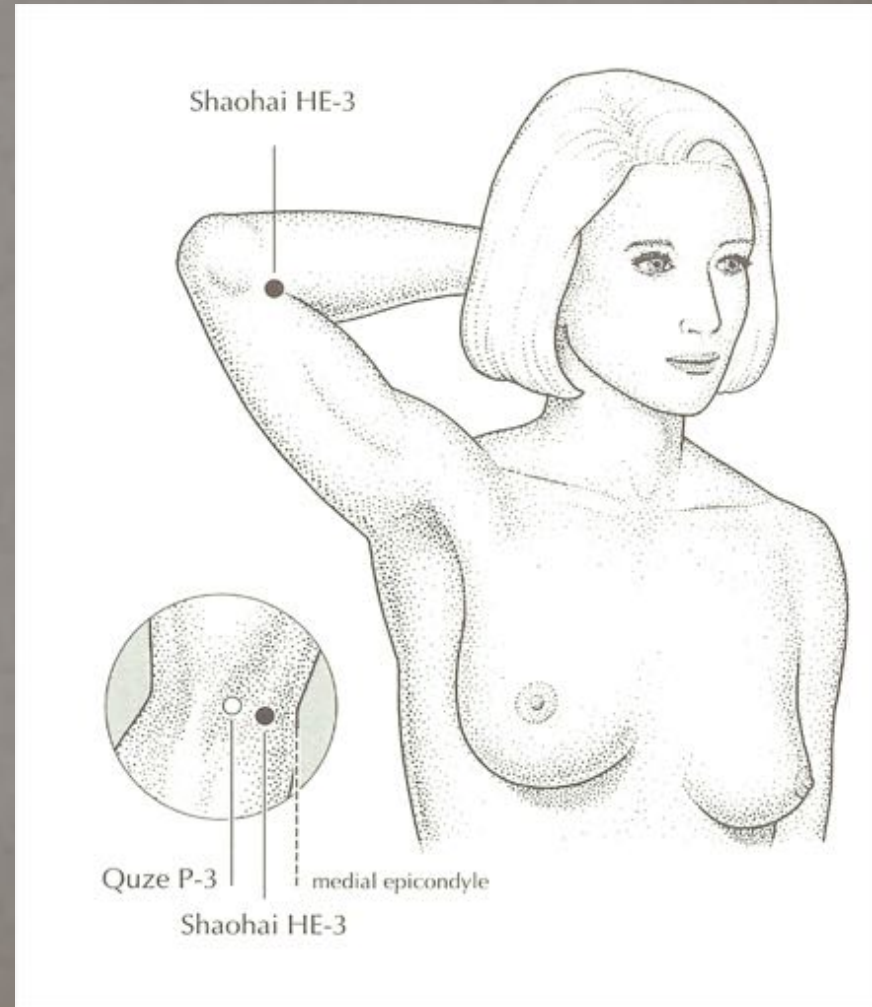

# Heart Meridian Hand Shao Yin

Internally, the meridian begins in the heart, ascends with the blood vessels of the heart and descends across diaphragm to connect to the Small Intestine (yang pair). A vertical branch ascends from the heart through the throat, passing CV 23 to the face where it connects to the tissue below the eye and connects to the Stomach meridian there

## *Hand Shao Yin*

*HT 2 –(Qingling –Cyan Spirit)*

With the elbow flexed, 3 cun above HT 3, on the ulnar side of the biceps brachii in the medial groove

# *Heart 3*

## *Hand Shao Yin*

*HT 3 –(Shaohai –Lesser Sea)*

With the elbow fully flexed, at the end of the cubital crease near the medial epicondyle of the humerus

Water point

He Sea point