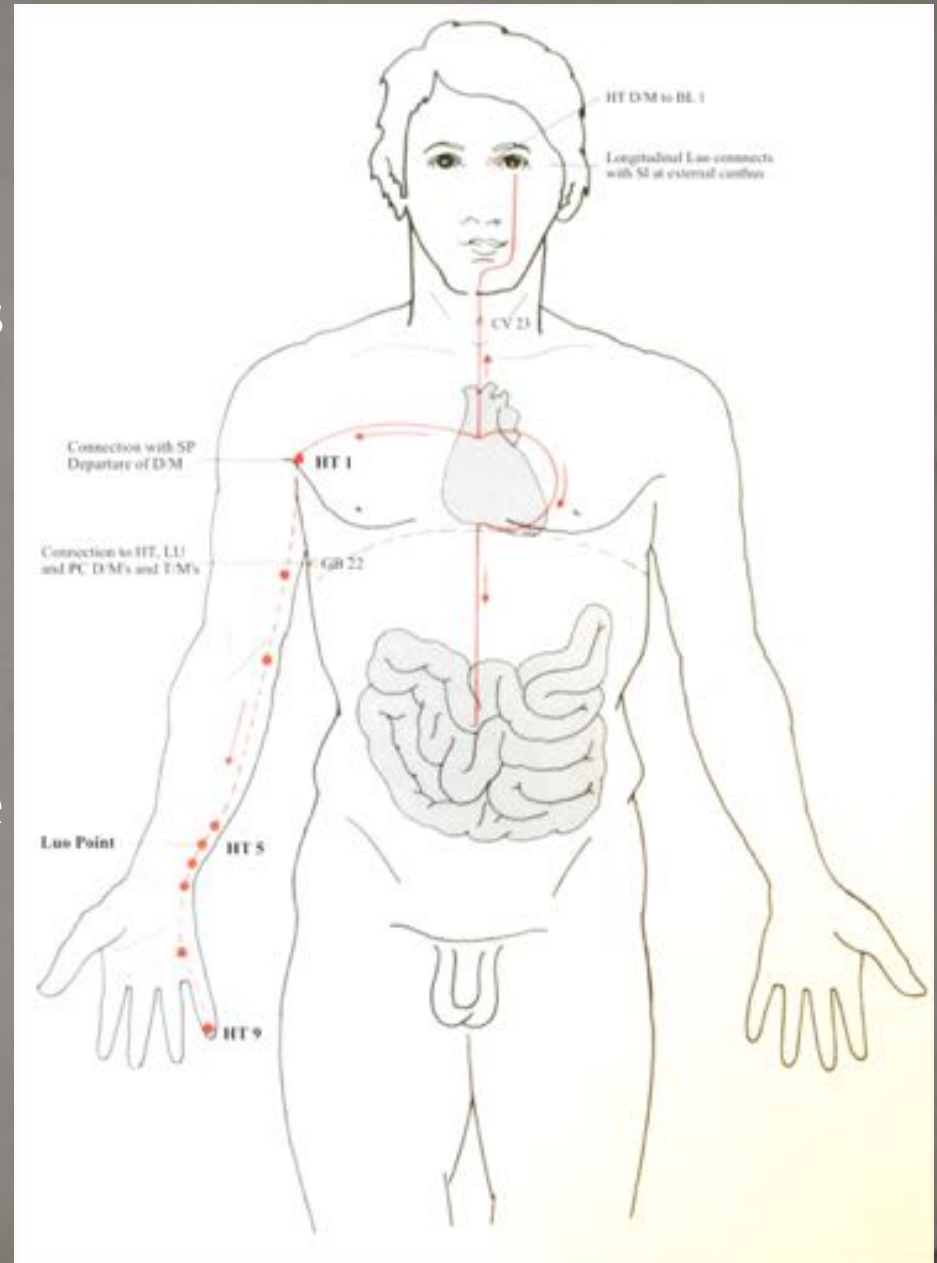

# *Point Location*

---

***Heart Meridian***  
***Hand Shao Yin***

# Arm Cun Measurements

Cun—a proportional unit of measure

# Heart Meridian Hand Shao Yin

Internally, the meridian begins in the heart, ascends with the blood vessels of the heart and descends across diaphragm to connect to the Small Intestine (yang pair). A vertical branch ascends from the heart through the throat, passing CV 23 to the face where it connects to the tissue below the eye and connects to the Stomach meridian there

# Heart Meridian Hand Shao Yin

Externally, another branch travels from the heart, through the lungs to the axilla to emerge externally at HT 1 where it connects to the Spleen Meridian. It then descends along the medial aspect of the arm along a facial groove medial to biceps, continues down to the ulnar side of the cubital fossa, and then down forearm to HT 7 at wrist, just to radial side of the tendon of the flexor carpi ulnaris, where it enters the palm between 4<sup>th</sup> and 5<sup>th</sup> metatarsal bones and ends on the radial side of the nail bed of the 5<sup>th</sup> digit.