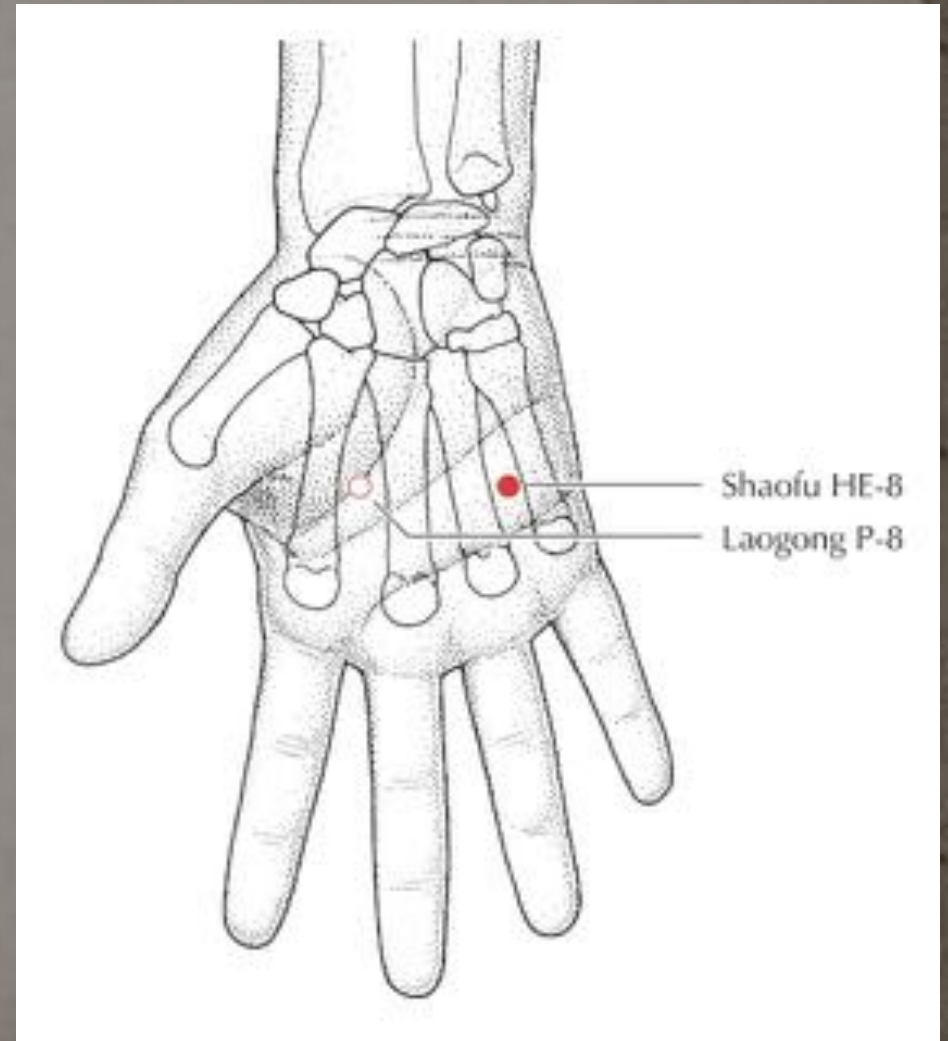

Heart 8

Hand Shao Yin

HT 8 –(Shaofu –Lesser Mansion)

When a loose fist is made where the tip of the little finger rests between the 4th and 5th metacarpal bones

Fire Point